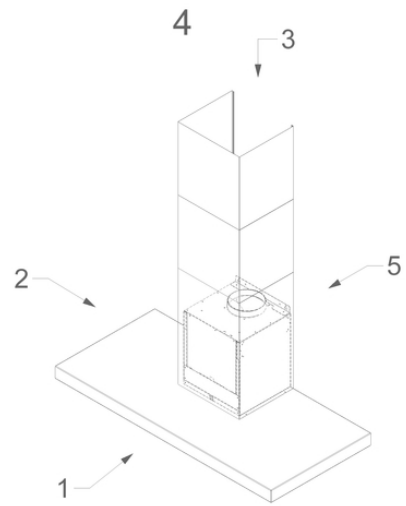

Airflow and noise level

▪ Airflow duct out speed 1 (m³/h) / Max pressure duct out speed 1 (Pa)	217 / 324
▪ Airflow duct out speed 2 (m³/h) / Max pressure duct out speed 2 (Pa)	300 / 493
▪ Airflow duct out speed 3 (m³/h) / Max pressure duct out speed 3 (Pa)	460 / 546
▪ Airflow duct out speed 4 (m³/h)	745
▪ Airflow duct out max powerspeed (m³/h) (Qboost) / Max pressure duct out max powerspeed (Pa)	745 / 567
▪ Sound pressure duct out speed 1 (dB(A)) / Sound power duct out speed 1 (dB(A))	32 / 47
▪ Sound pressure duct out speed 2 (dB(A)) / Sound power duct out speed 2 (dB(A))	36 / 51
▪ Sound pressure duct out speed 3 (dB(A)) / Sound power duct out speed 3 (dB(A))	41 / 57
▪ Sound pressure duct out at max powerspeed (dB(A)) / Sound power duct out at max powerspeed (dB(A)) (LWAboost)	51 / 65

Technical specifications

▪ Maximum power (W)	299
▪ Voltage cooker hood (V)	230
▪ Frequency (Hz)	50
▪ Length power supply cord (m)	1,3
▪ Power consumption in stand-by-mode (Ps) (W)	0.25
▪ Net weight (kg)	35,6