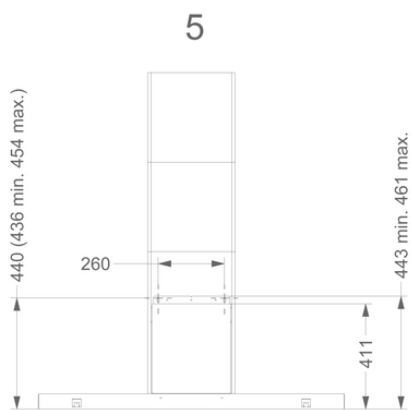

**Wall mounted
Flatline 120 cm
Stainless steel**

EAN 5414425076109

Energy label

▪ Energy Efficiency class (EEIhood)	A
▪ Annual Energy Consumption (kWh/year) (AEChood)	53,1
▪ Fluid Dynamic Efficiency class (FDEhood)	A
▪ Lighting Efficiency class (LEhood)	A
▪ Grease Filtering Efficiency class (GFEhood)	F

Dimensions

▪ Product dimensions exhaust (WxDxHmin-Hmax) (mm)	1198 x 554 x 660 - 1050
▪ Product dimensions recirculation (WxDxHmin-Hmax) (mm)	1198 x 554 x 730 - 1120
▪ Max height optional chimney exhaust (mm)	1410
▪ Max height optional chimney recirculation (mm)	1480
▪ Advised mounting height induction hobs (Hmin-Hmax) (mm)	650 - 750
▪ Advised mounting height gas hobs (Hmin-Hmax) (mm)	650 - 750
▪ Advised mounting height ceramic hobs (Hmin-Hmax) (mm)	600 - 750
▪ Diameter outlet (mm)	150
▪ Position exhaust	Top

Lighting

▪ Functional lighting type	Led
▪ Dimmable light	▪
▪ Soft-ON/OFF	▪
▪ Total energy consumption functional light (W)	12

Airflow and noise level

▪ Free airflow (m³/h)	800
▪ Airflow (m³/h) measured according to EN 61591	
▪ Sound regulation according to EN 60704-2-13	

Technical specifications

▪ Maximum power (W)	299
▪ Voltage cooker hood (V)	230
▪ Frequency (Hz)	50
▪ Length power supply cord (m)	1,3
▪ Power consumption in stand-by-mode (Ps) (W)	0.25
▪ Net weight (kg)	35,6