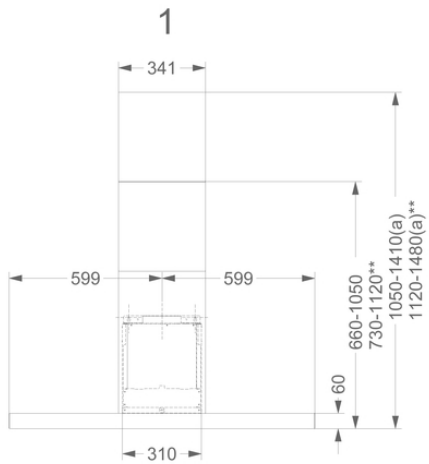

**Wall mounted
Flatline 120 cm
Stainless steel**

EAN 5414425076109

Energy label

▪ Energy Efficiency class (EEIhood)	A
▪ Annual Energy Consumption (kWh/year) (AEChood)	53,1
▪ Fluid Dynamic Efficiency class (FDEhood)	A
▪ Lighting Efficiency class (LEhood)	A
▪ Grease Filtering Efficiency class (GFEhood)	F

Dimensions

▪ Product dimensions exhaust (WxDxHmin-Hmax) (mm)	1198 x 554 x 660 - 1050
▪ Product dimensions recirculation (WxDxHmin-Hmax) (mm)	1198 x 554 x 730 - 1120
▪ Max height optional chimney exhaust (mm)	1410
▪ Max height optional chimney recirculation (mm)	1480
▪ Advised mounting height induction hobs (Hmin-Hmax) (mm)	650 - 750
▪ Advised mounting height gas hobs (Hmin-Hmax) (mm)	650 - 750
▪ Advised mounting height ceramic hobs (Hmin-Hmax) (mm)	600 - 750
▪ Diameter outlet (mm)	150
▪ Position exhaust	Top

Technical specifications

▪ Maximum power (W)	299
▪ Voltage cooker hood (V)	230
▪ Frequency (Hz)	50
▪ Length power supply cord (m)	1,3
▪ Power consumption in stand-by-mode (Ps) (W)	0.25
▪ Net weight (kg)	35,6