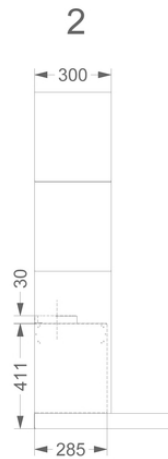

Airflow and noise level

▪ Airflow duct out speed 1 (m³/h) / Max pressure duct out speed 1 (Pa)	217 / 324
▪ Airflow duct out speed 2 (m³/h) / Max pressure duct out speed 2 (Pa)	300 / 493
▪ Airflow duct out speed 3 (m³/h) / Max pressure duct out speed 3 (Pa)	460 / 546
▪ Airflow duct out speed 4 (m³/h)	745
▪ Airflow duct out max powerspeed (m³/h) (Qboost) / Max pressure duct out max powerspeed (Pa)	745 / 567
▪ Sound pressure duct out speed 1 (dB(A)) / Sound power duct out speed 1 (dB(A))	32 / 47
▪ Sound pressure duct out speed 2 (dB(A)) / Sound power duct out speed 2 (dB(A))	36 / 51
▪ Sound pressure duct out speed 3 (dB(A)) / Sound power duct out speed 3 (dB(A))	41 / 57
▪ Sound pressure duct out at max powerspeed (dB(A)) / Sound power duct out at max powerspeed (dB(A)) (LWAboost)	51 / 65

Technical specifications

▪ Maximum power (W)	299
▪ Voltage cooker hood (V)	230
▪ Frequency (Hz)	50
▪ Length power supply cord (m)	1,3
▪ Power consumption in stand-by-mode (Ps) (W)	0.25
▪ Net weight (kg)	35,6