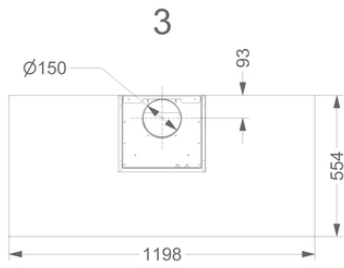

**Wall mounted
Flatline 120 cm
Stainless steel**

EAN 5414425076109

Energy label

▪ Energy Efficiency class (EEIhood)	A
▪ Annual Energy Consumption (kWh/year) (AEChood)	53,1
▪ Fluid Dynamic Efficiency class (FDEhood)	A
▪ Lighting Efficiency class (LEhood)	A
▪ Grease Filtering Efficiency class (GFEhood)	F

Dimensions

▪ Product dimensions exhaust (WxDxHmin-Hmax) (mm)	1198 x 554 x 660 - 1050
▪ Product dimensions recirculation (WxDxHmin-Hmax) (mm)	1198 x 554 x 730 - 1120
▪ Max height optional chimney exhaust (mm)	1410
▪ Max height optional chimney recirculation (mm)	1480
▪ Advised mounting height induction hobs (Hmin-Hmax) (mm)	650 - 750
▪ Advised mounting height gas hobs (Hmin-Hmax) (mm)	650 - 750
▪ Advised mounting height ceramic hobs (Hmin-Hmax) (mm)	600 - 750
▪ Diameter outlet (mm)	150
▪ Position exhaust	Top

Technical specifications

▪ Maximum power (W)	299
▪ Voltage cooker hood (V)	230
▪ Frequency (Hz)	50
▪ Length power supply cord (m)	1,3
▪ Power consumption in stand-by-mode (Ps) (W)	0.25
▪ Net weight (kg)	35,6